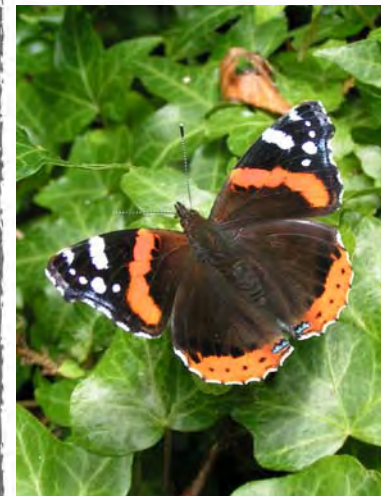

Red admiral