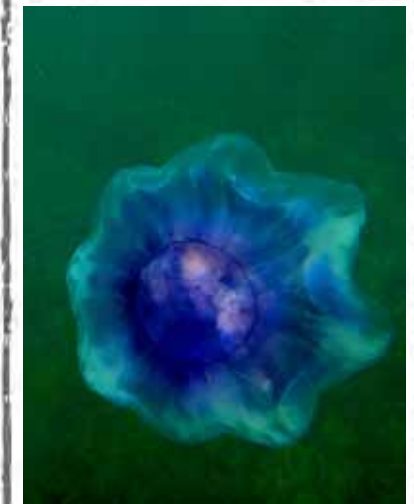

Stalked jellyfish

By-the-wind-sailor

Portuguese man of war jellyfish

Lion's mane jellyfish

Mauve jellyfish

Blue jellyfish

Comb jellyfish (c) Polly Whyte / Compass jellyfish (c) Richar Burckmar / Moon jellyfish (c) Paul Naylor / Rootmouth jellyfish (c) Amy Lewis / Stalked jellyfish (c) Christine Roberts / By-the-wind-sailor (c) Sion Roberts / Portuguese man of war jellyfish (c) Kristin Nador / Lion's mane jellyfish (c) Travis S / Mauve Jellyfish (c) Jabber Zhou / Blue jellyfish (c) Jabber Zhou

Ladybird detective

wildlife
watch

7-spot ladybird

2-spot ladybird

14-spot ladybird

Harlequin ladybird

22-spot ladybird

Pine ladybird

Orange ladybird

Cream-spot ladybird

Kidney-spot ladybird

Eyed ladybird

Meadow wildlife

wildlife
watch

Skylark

Meadow buttercup