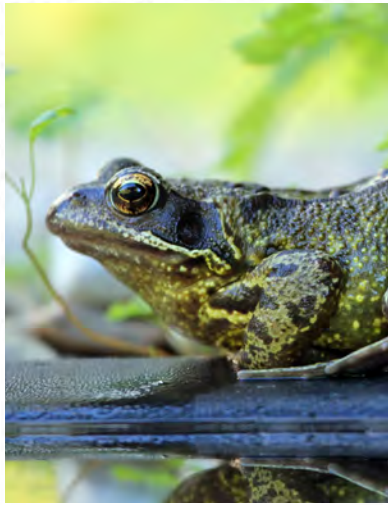

Fly

Butterfly

Broad-leaved
helleborine

Pond wildlife detective

Wildlife
Watch

Common frog

Water lily

Pond skater

Yellow flag

Smooth newt

Common blue damselfly

Water measurer

Common toad

Common hawker

Water crowfoot

Credits: Common frog (c) Jim Higham / Pond skater (c) Les Binns / Water lily (c) Scott Petrek / Yellow flag & Smooth newt & Water crowfoot (c) Philip Precey / Common toad (c) Joy Russell / Common hawkker (c) Neil Wyatt / Water measurer (c) Dr. Malcolm Storey